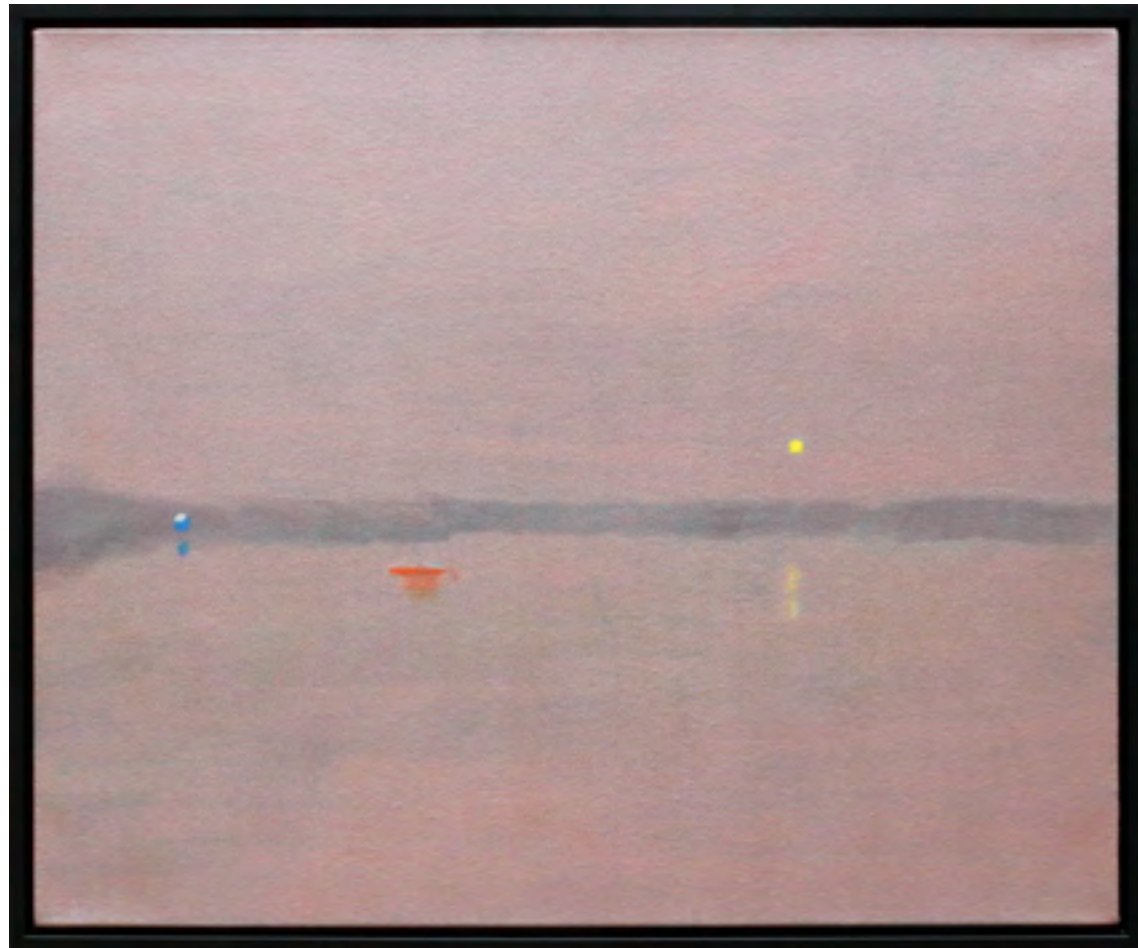

ARGENTIQUE, 2014
OIL ON CANVAS
20" X 24"

DUSKY, 2015
OIL ON CANVAS
30" X 36"

SELECTED PERMANENT COLLECTIONS

Air Canada, Montréal, QC
Altalink, Calgary, AB
American Express, Toronto, ON
Art Gallery of Nova Scotia, Halifax, NS
Art Robe Limited, Tokyo, Japan
Bauman & Freedman, Toronto, ON
Baycrest Hospital Centre, Toronto, ON
Campney and Murphy, Vancouver, BC
Canpotex, Saskatoon, SK
Canada Council, Art Bank
Canada Trust, Toronto, ON
Canadian Imperial Bank of Commerce, Vancouver, BC
Crown Life/Crownx Collection, Toronto, ON
Dannon Yogurt, New York, NY
Deloitte, Haskins, Sells; Toronto, ON
Dept. of External Affairs, Ottawa, ON
Dominion Management, Vancouver, BC
Edmonton Art Gallery, AB
Endeavour Financial, Vancouver, BC
Ernst & Whinney, Vancouver, BC
Fairley Erker, Edmonton, AB
Fairmount Hotels
Fairwater Capital, Toronto, ON
Ferguson Gifford, Vancouver, BC
Financial Post, Toronto, ON
First City Trust, Vancouver, BC
First Marathon Securities, Halifax, NS
Gornitzki, Thompson, Little; Toronto, ON
The Granite Club, Toronto, ON
Harper, Grey, Easton; Vancouver, BC
Joe Fortes Restaurant, Vancouver, BC
Ladner Downs, Vancouver, BC
Law Reform Office, University of Alberta, AB
Lawrence and Shaw, Vancouver, BC
Lawson Lundell, Vancouver, BC
Lehigh Valley Hospital Centre, Allentown, PA
Leighton Foundation, Calgary, AB
Lindsay Kenney, Vancouver, BC
MacKimmie Matthews, Calgary, AB
Marsh & McLennan, Toronto, ON
Marsh & McLennan, Vancouver, BC
Melcor Developments, Edmonton, AB
The Mendel Art Gallery, Saskatoon, SK
McLean Hunter, Toronto, ON
Monsanto, Toronto, ON
Neuman Thompson, Edmonton, AB
Nissho Iwai, Vancouver, BC
Panevino Restaurant, NJ
Philip and Muriel Berman Museum, Ursinus College, PA
Phillips, Hager and North, Vancouver, BC